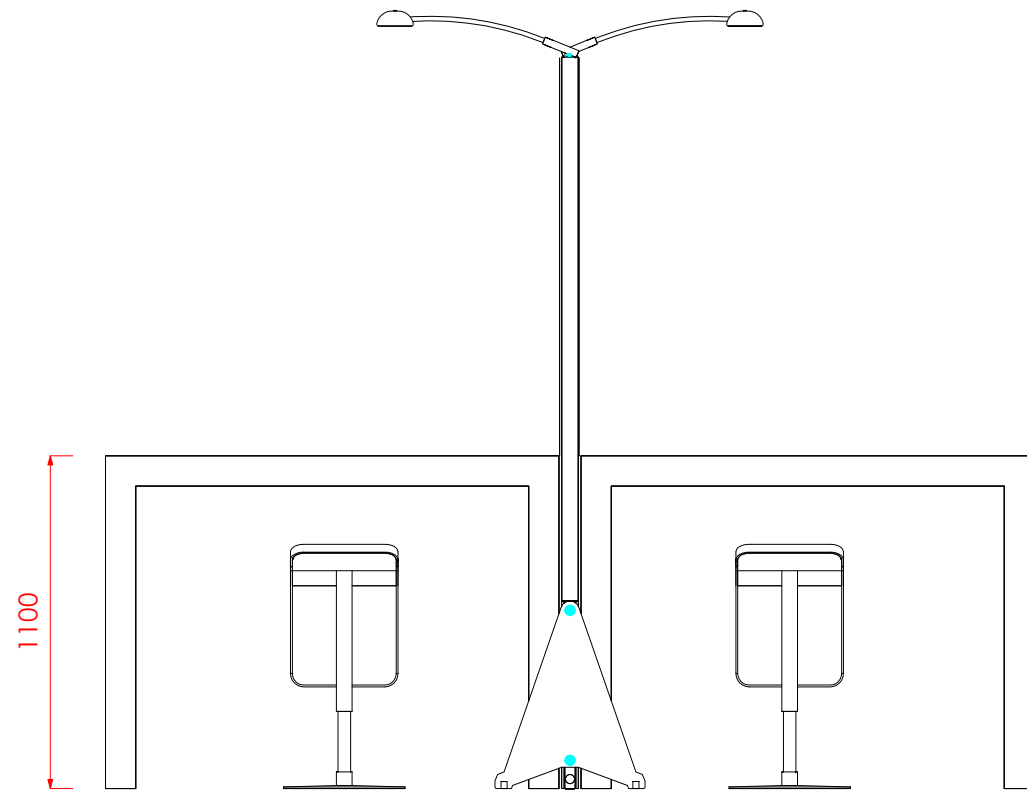

Plan View

Front Elevation

Side Elevation

**ELECTRICAL (on each side)**  
 (1x) LED light  
 (1x) 10A power  
 (1x) Aluvision power board  
 + Items 2781 & 2781S required  
 Finish: Hire Item

**SIGNAGE**  
 (2x) SAV Graphic fascia sign applied  
 onto Aluvision panel  
 Finish: Vinyl Sticker

**FURNITURE**  
 (2x) Tasting tables  
 (4x) Stools  
 Finish: White Hire item

**FLOORING**  
 Needle-punch black carpet TBC

Perspective View