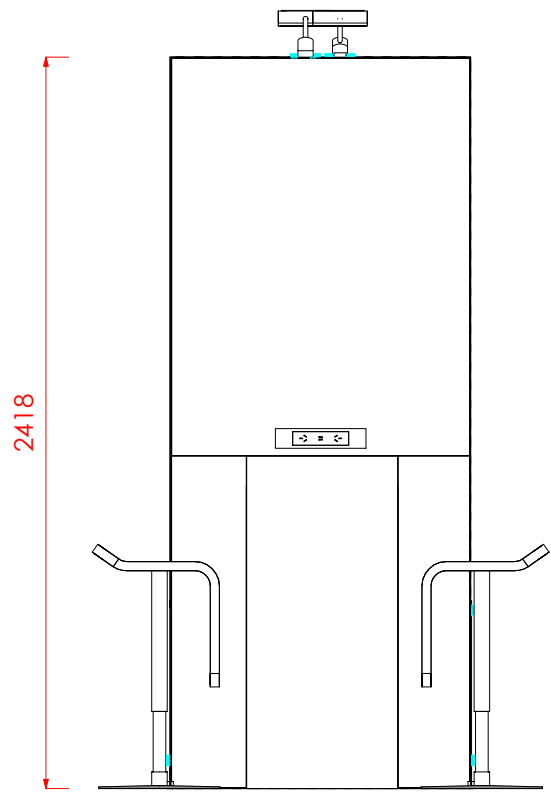

Plan View

Front Elevation

Side Elevation

**ELECTRICAL (on each side)**  
 (1x) LED light  
 (1x) 10A power  
 (1x) Aluvision power board  
 + Items 2781 & 2781S required  
 Finish: Hire Item

**SIGNAGE**  
 (2x) SAV Graphic fascia sign applied  
 onto Aluvision panel  
 Finish: Vinyl Sticker

**FURNITURE**  
 (2x) Tasting tables  
 (4x) Stools  
 Finish: White Hire item

**FLOORING**  
 Needle-punch black carpet TBC

Perspective View